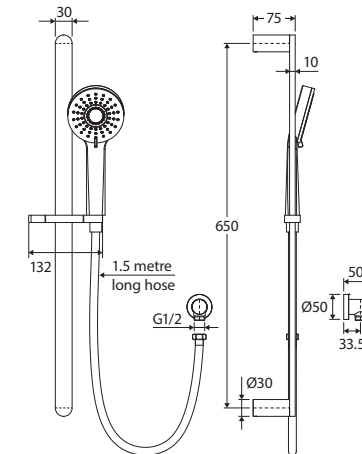

Empire RAIL SHOWER

Features

- Polished chrome finish
- **WELS 3 Star rated, 9L/min**

Rail:

- Slider to adjust height of hand shower
- Deluxe brass elbow
- Fixed length
- Rail thickness: 30 x 10 mm
- Made from solid brass
- 1.5 metre stainless steel flexible hose

EMPIRE Multifunction Hand Piece (MSH020):

- Three water-flow settings: normal, massage or combination
- Easy to clean TPR nozzles
- Made from ABS

Available in

Chrome
444108

Cleaning & Care

- Regularly clean with mild soapy water using a microfibre cloth.
- In highly polluted or coastal locations, we recommend cleaning 2-3 times per week.
- Do not use harsh detergents, bleach, cream cleaners or citrus based cleaners. These substances are abrasive and will damage the surface.
- Do not use undue pressure and wipe in one direction only.

While we aim to ensure specifications are correct at the time of publication, Fienza reserves the right to make modifications without prior notice. Physical colour may vary from image shown. All measurements are shown in millimetres. Always use physical product measurements for mark-ups and roughing-in as the technical drawing may differ from actual product received.